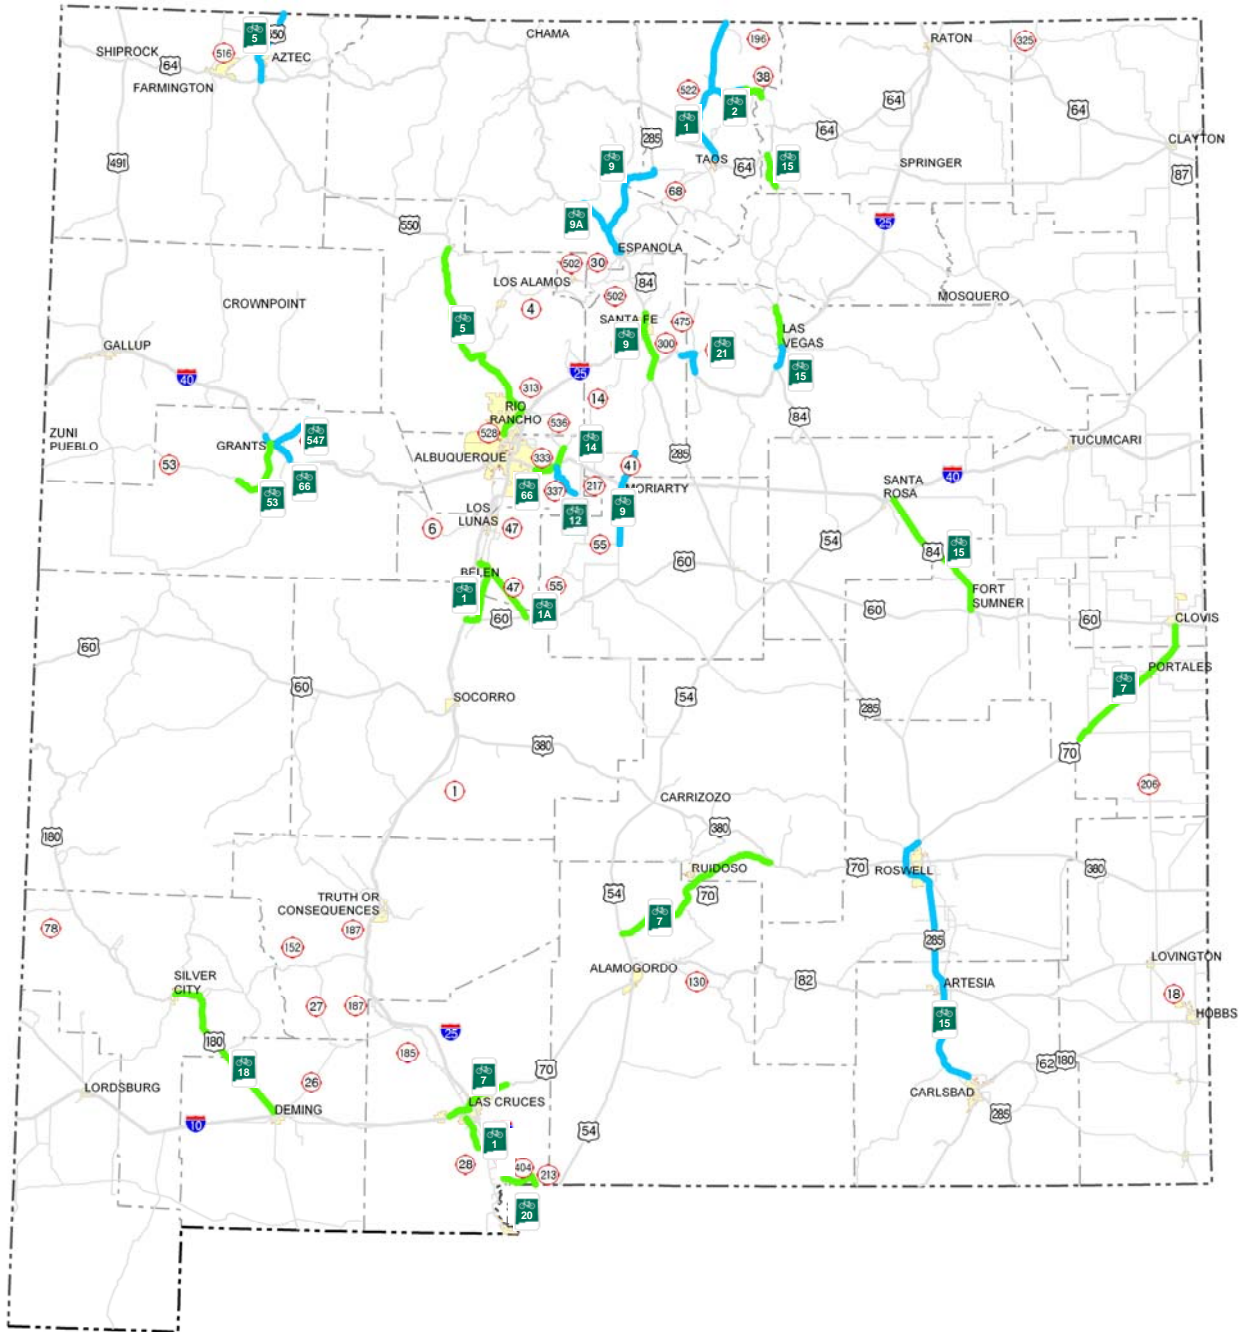

NEW MEXICO STATE BICYCLE ROUTES

- as of January 2008 -

Legend

- In Place
- 2008

NMDOT
2008