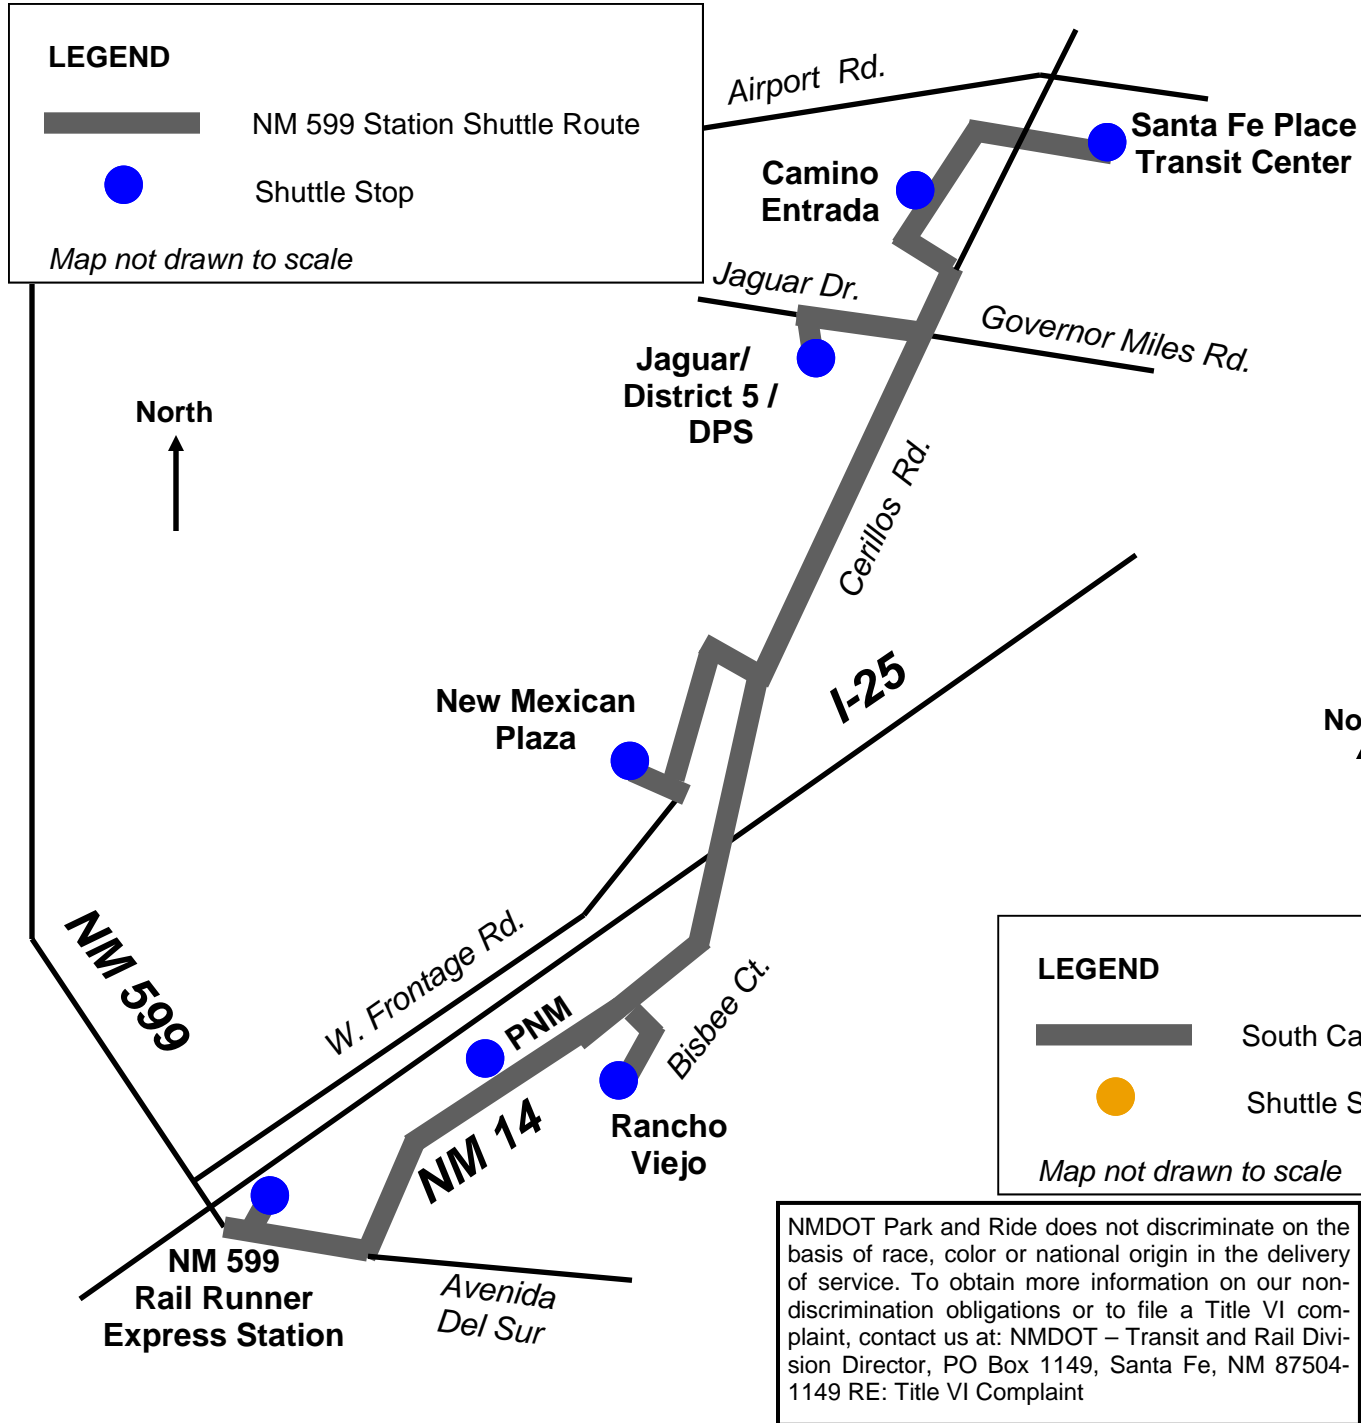

NM 599 Station Shuttle