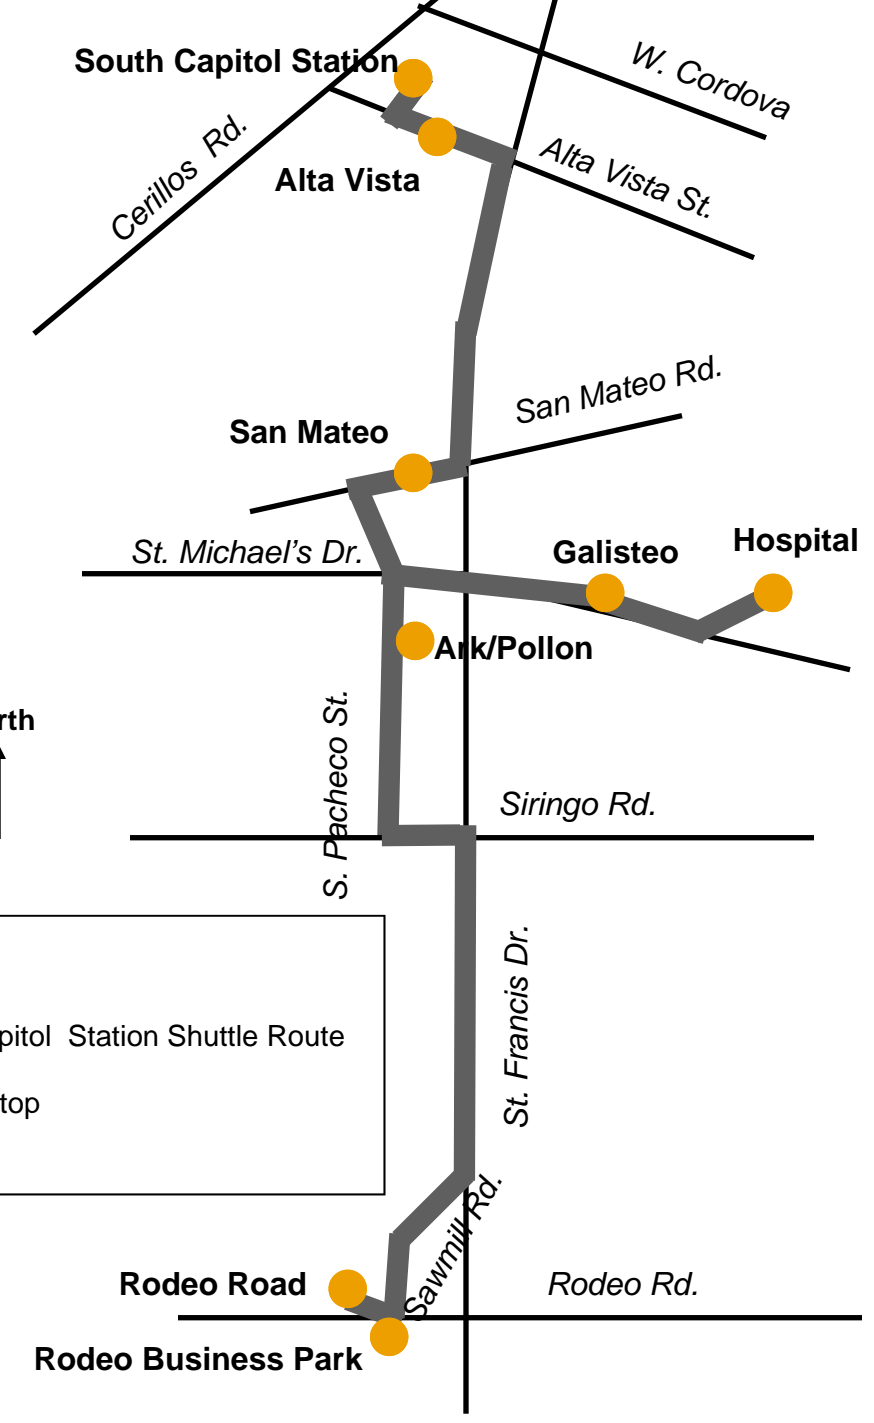

South Capitol Station Shuttle

NMDOT Park and Ride does not discriminate on the basis of race, color or national origin in the delivery of service. To obtain more information on our non-discrimination obligations or to file a Title VI complaint, contact us at: NMDOT – Transit and Rail Division Director, PO Box 1149, Santa Fe, NM 87504-1149 RE: Title VI Complaint